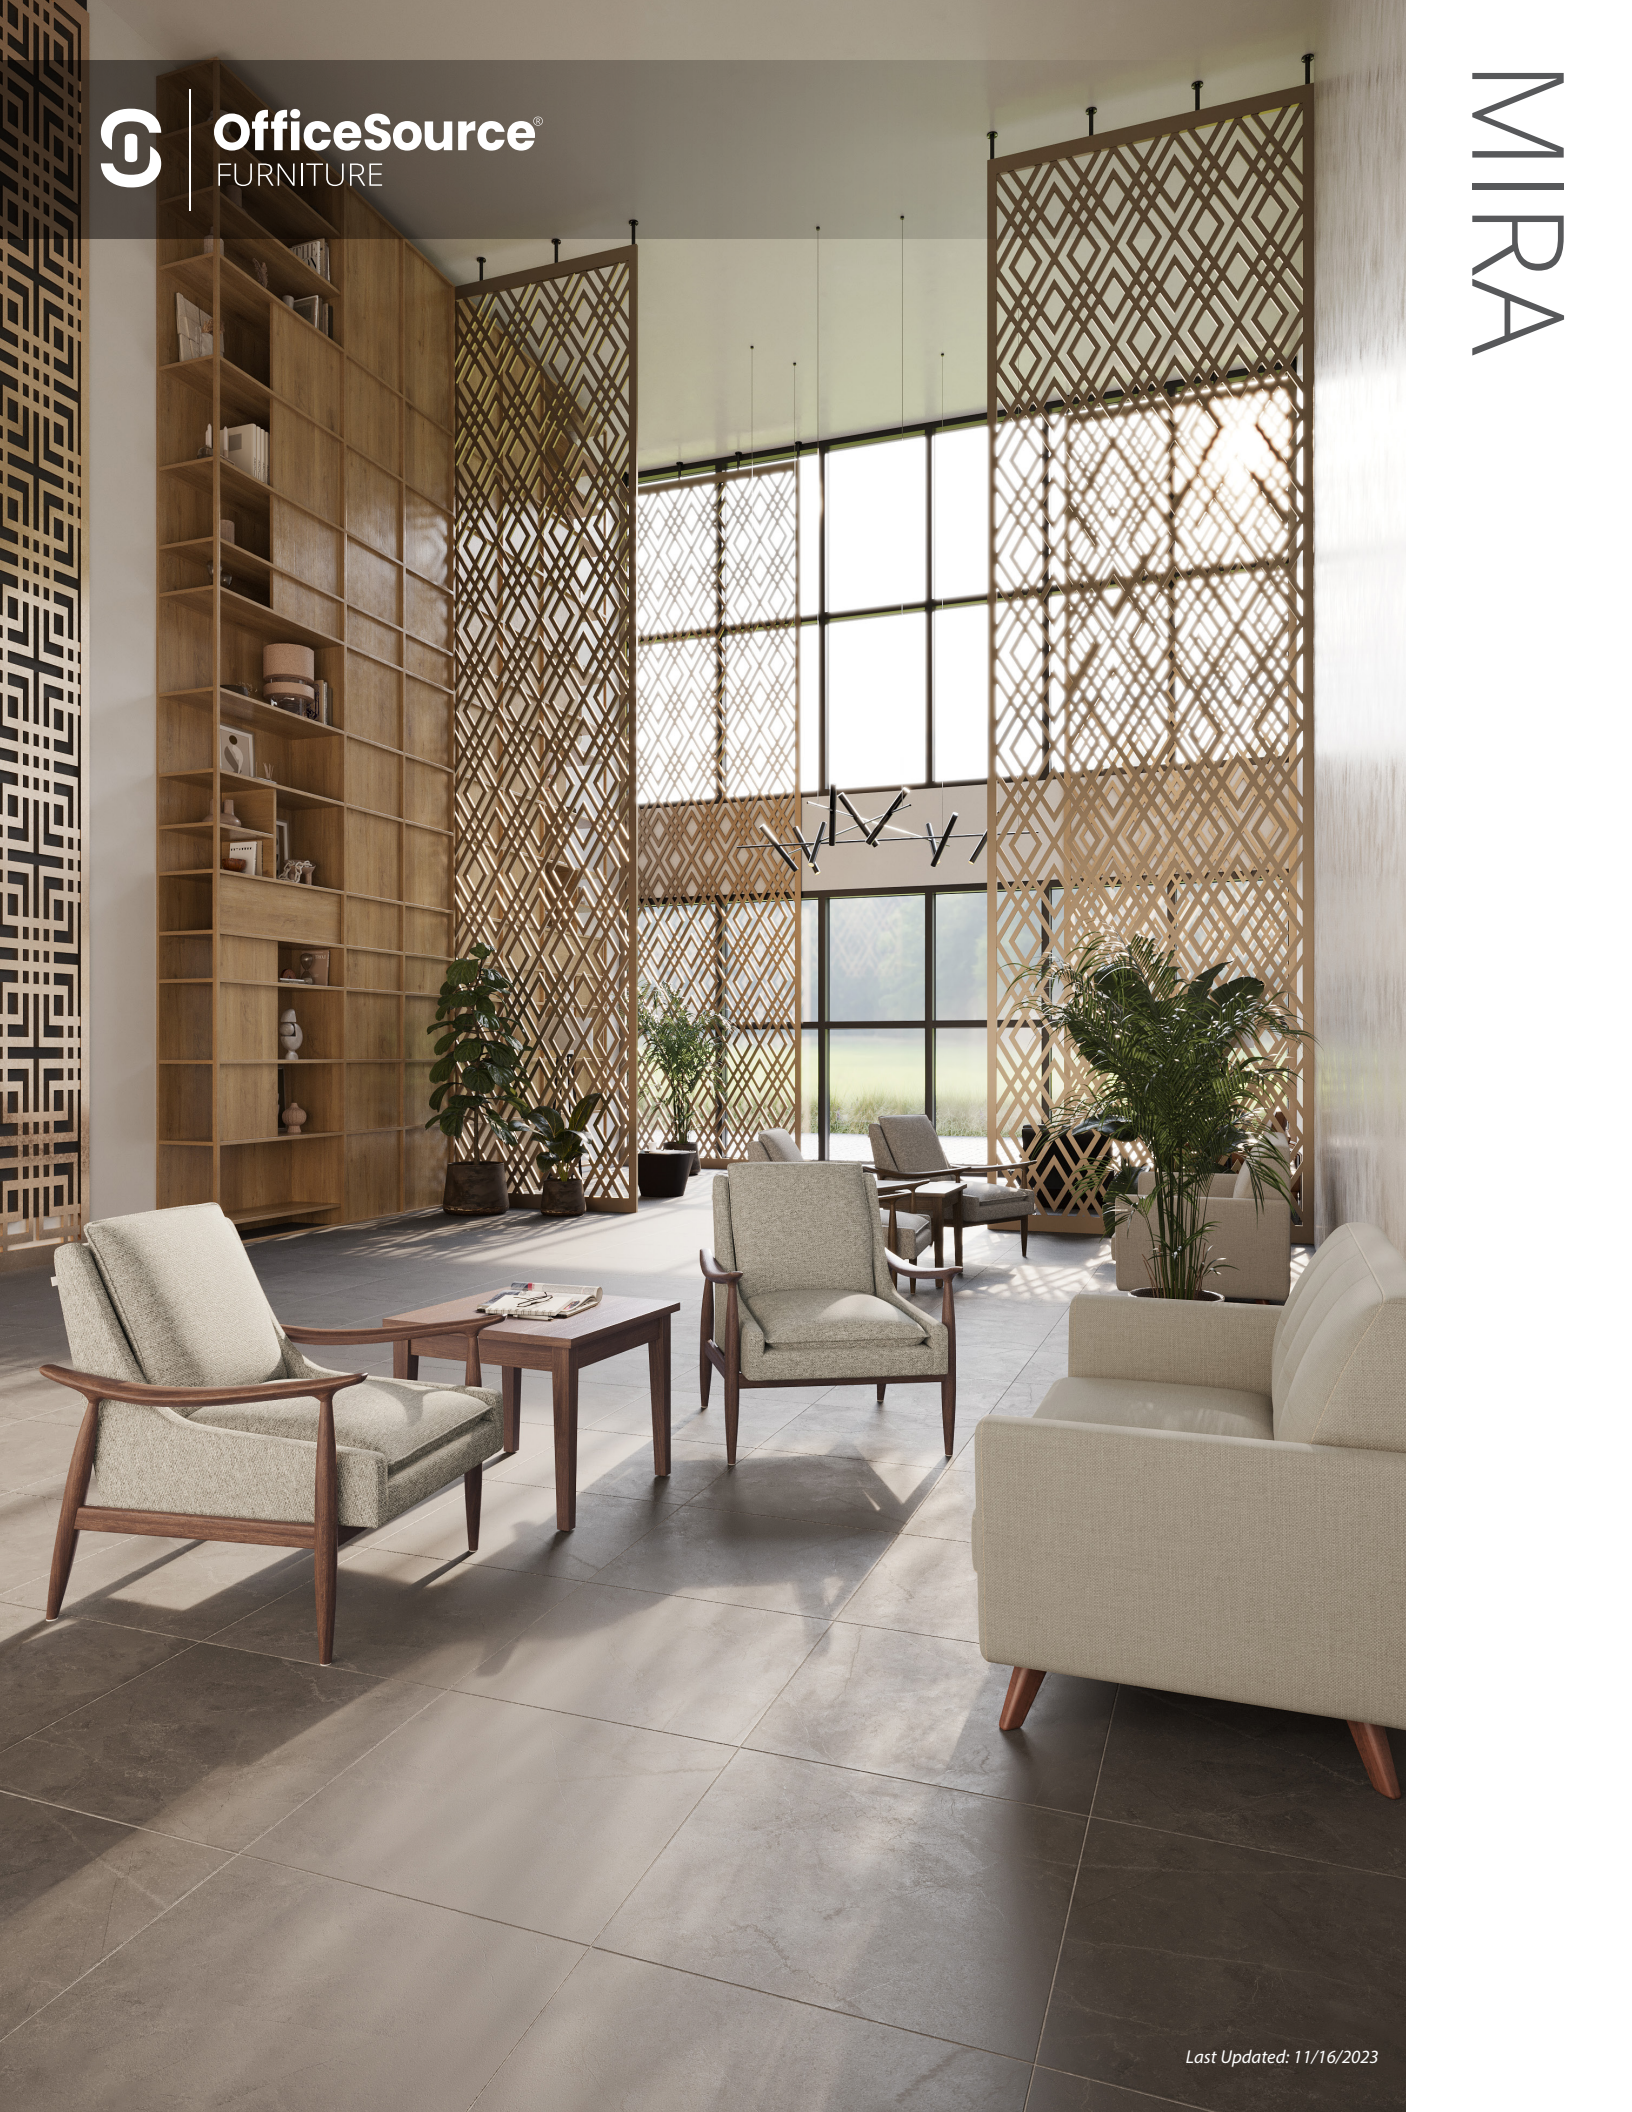

OfficeSource[®]
FURNITURE

MIRA

#OSRL3001PB

[LOUNGE CHAIR]

#OSRL3001CR

ELEGANT COMFORT

Discover the perfect fusion of form and function with the exquisitely designed Mira chair. Crafted with comfort in mind and style at heart, this chair is the epitome of modern luxury. A solid hardwood frame, legs, and arms, is paired with elegant textured weave upholstery, spring and web suspension, and high-density foam and fiber cushions for ultimate comfort. Mira exudes a timeless charm that complements any décor – it's not just a chair; it's a statement piece that will last for years to come.

Tapered Legs & Sloped Arms
Offers A Contemporary Appeal

#OSRL3001PB

Fully Upholstered
& Seamless Back

#OSRL3001PB

Ships Fully Assembled

#OSRL3001PB

[FEATURES]

Bottom And Back Cushions Are Attached For A Seamless Design

Solid Hardwood Frame, Legs And Arms Creates A Contemporary And Timeless Style

Sinuous Spring And Web Suspension With Premium, High-Density Foam And Fiber Cushions

Textured Weave Fabric Available In Two Fashionable Colors