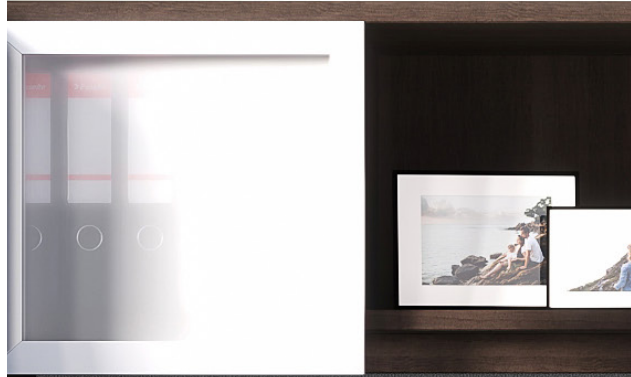

OfficeSource®
SELECT
Sold Exclusively by COE

STARLIGHT